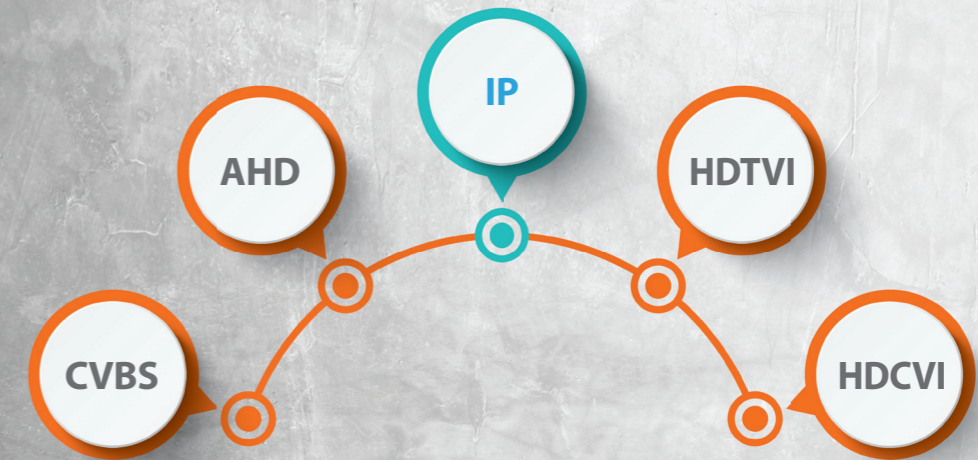

16ch | 8ch | 4ch Pentabrid DVR

HRX-1620 | HRX-820 | HRX-420 HRX-1621 | HRX-821 | HRX-421

- 16ch / 8ch / 4ch Pentabrid DVRs
- 5-in-1 Embedded DVRs
- AHD/HDTV/HDCVI/CVBS + IP input
- Up to 8MP resolution
- H.265 , H.264, MJPEG codec support
- HDMI 4K Monitoring, Dual monitor
- P2P service(QR code connect)

Up to 4K resolution monitoring (HDMI) and dual monitor

Wisenet Pentabrid DVRs provide high resolution up to 4K. It also offers various layouts including dual monitor using HDMI and VGA so that users can select and view desired areas.

Dual recording for efficient monitoring

Images are compressed and stored in both low and high resolutions simultaneously to enable multi-channel monitoring depending on the circumstances. This is especially effective in mobile and remote monitoring and it helps speeding up the search time.

Easy connection with P2P service (QR code)

User can monitor camera images with installing free application, Wisenet Mobile with only scanning product's QR code without complicated network setting. And a push notification of event from Wisenet Mobile helps operator for an accurate response.