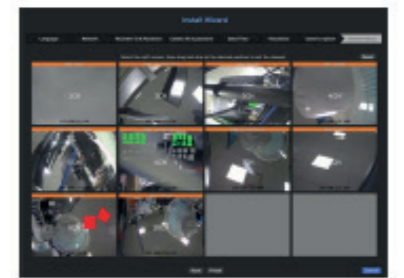

Security integrators and installers were having to adapt to project demands and customer demands as well as having to manage multiple technology solutions. Some customers request to keep their old existing analog cameras but they want to install new network camera with high-definition video technologies. That's why pentabrid DVR should be needed. Pentabrid DVR offers flexibility to integrators and installers, are able to meet demands of certain project or customers

Up to 4K resolution monitoring (HDMI) and dual monitor

Wisenet Pentabrid DVRs provide high resolution up to 4K. It also offers various layouts including dual monitor using HDMI and VGA so that users can select and view desired areas.

Dual recording for efficient monitoring

Images are compressed and stored in both low and high resolutions simultaneously to enable multi-channel monitoring depending on the circumstances. This is especially effective in mobile and remote monitoring and it helps speeding up the search time.

User friendly UI

Wisenet pentabrid DVR lineups have more intuitive UI design to be more convenient. Pentabrid DVR's enhanced new UI same with Wisenet NVR's UI for more convenience. Operators select camera icon from tree then drag and drop for viewing. And upgraded installation wizards offers more simpler configuration.