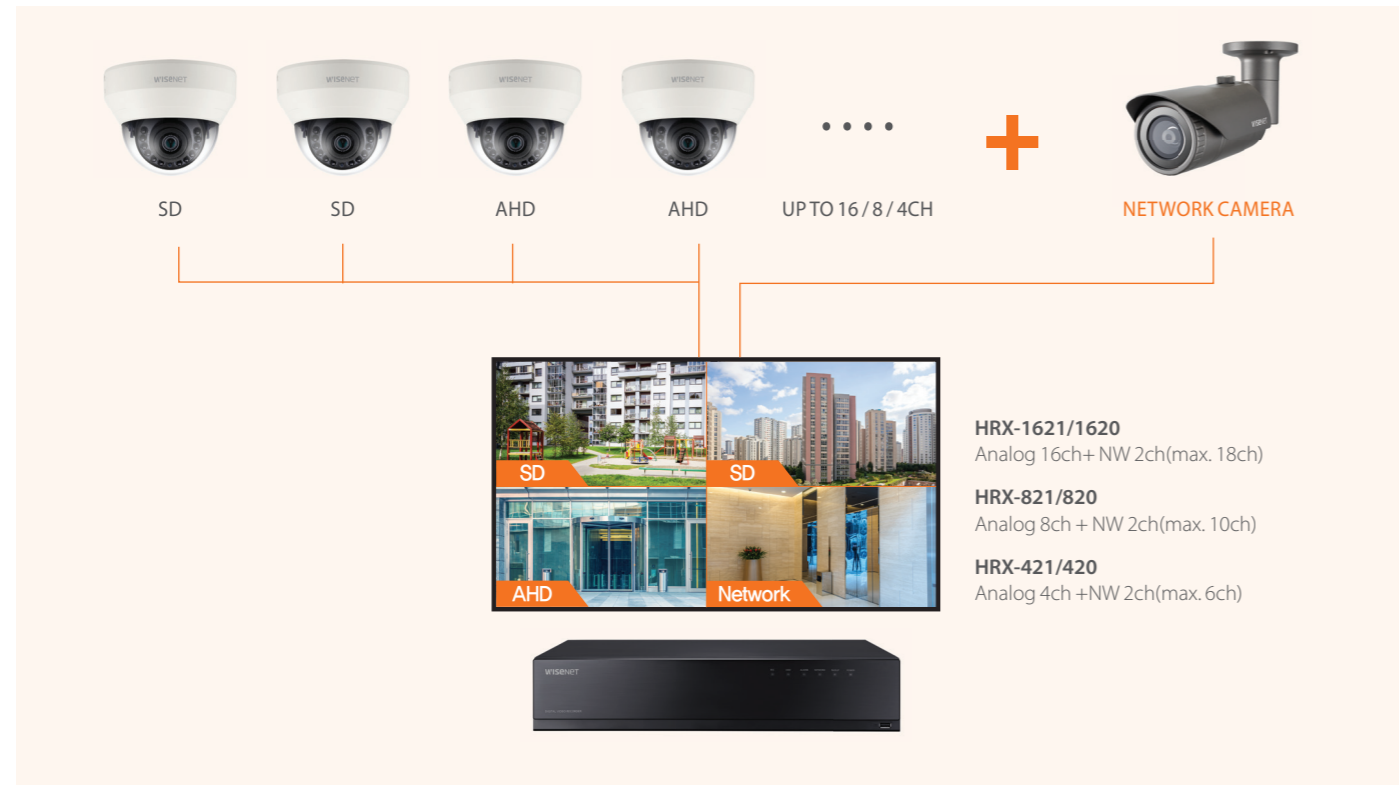

Up to 4K resolution monitoring (HDMI) and dual monitor

Wisenet Pentabrid DVRs provide high resolution up to 4K. It also offers various layouts including dual monitor using HDMI and VGA so that users can select and view desired areas.

Dual recording for efficient monitoring

Images are compressed and stored in both low and high resolutions simultaneously to enable multi-channel monitoring depending on the circumstances. This is especially effective in mobile and remote monitoring and it helps speeding up the search time.

User friendly UI

Wisenet pentabrid DVR lineups have more intuitive UI design to be more convenient. Pentabrid DVR's enhanced new UI same with Wisenet NVR's UI for more convenience. Operators select camera icon from tree then drag and drop for viewing. And upgraded installation wizards offers more simpler configuration.