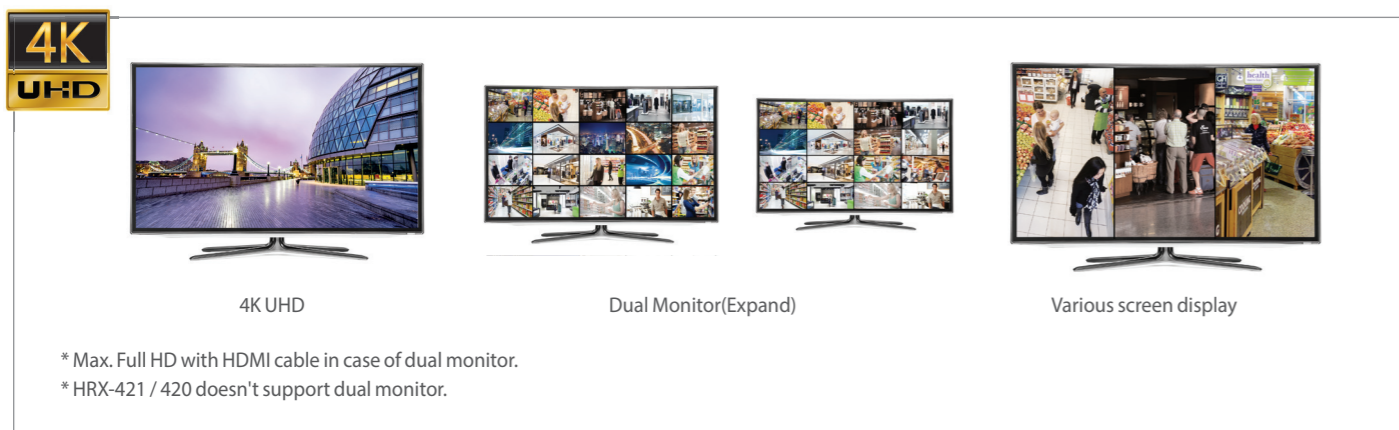

Up to 4K resolution monitoring (HDMI) and dual monitor

Wisenet Pentabrid DVRs provide high resolution up to 4K. It also offers various layouts including dual monitor using HDMI and VGA so that users can select and view desired areas.